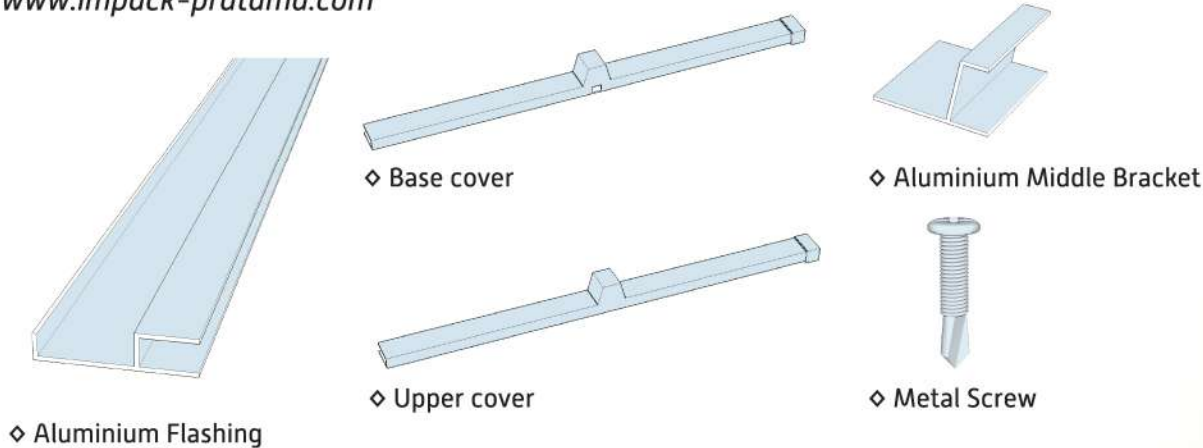

◆ Accessories

To perfectly complete your installation, we recommend to use EZ-Lock accessories. For more detail please visit our website at www.impact-pratama.com
Untuk hasil yang pemasangan yang optimal, kami sarankan untuk menggunakan aksesoris EZ-Lock. Untuk detail lebih lanjut silakan kunjungi situs web kami di www.impact-pratama.com

◆ Installation Guidance

For complete installation procedures, please refer to Installation Guideline attached with the purchase of EZ-Lock. Several important notes:

Untuk prosedur pemasangan yang lengkap, silakan merujuk ke Panduan Pemasangan yang dilampirkan dengan pembelian EZ-Lock. Beberapa catatan penting:

- **Recommended spans between supporting purlins is 600 mm and maximum 650 mm.**
  Jarak antar gording adalah 600 mm dan maksimum 650 mm.
- **Always install EZ-Lock with UV Protected surface to the sun. UV surfaces are marked with inkjet. Wrong side of installation will void the warranty.**
  Pasanglah EZ-Lock dengan permukaan UV menghadap matahari. Permukaan UV ditandai dengan inkjet. Garansi tidak berlaku jika pemasangan terbalik.
- **Minimum 5° roof pitch is required to ensure sufficient rain water run off.**
  Sudut minimal kemiringan atap yang dianjurkan adalah sebesar 5° agar air hujan dapat mengalir ke bawah dengan baik.

PT Impact Pratama Industri Tbk
Excellence through Passion

Altira Office Tower 38th Floor, Altira Business Park
Jl. Yos Sudarso Kav 85, Jakarta 14350 - Indonesia
PO BOX 3155 / JKT 10002

Phone : +62 21 - 2188 2000
Fax : +62 21 - 2188 2002
Email : export-marketing@impact-pratama.com
Website : www.impact-pratama.com

Distributed by :